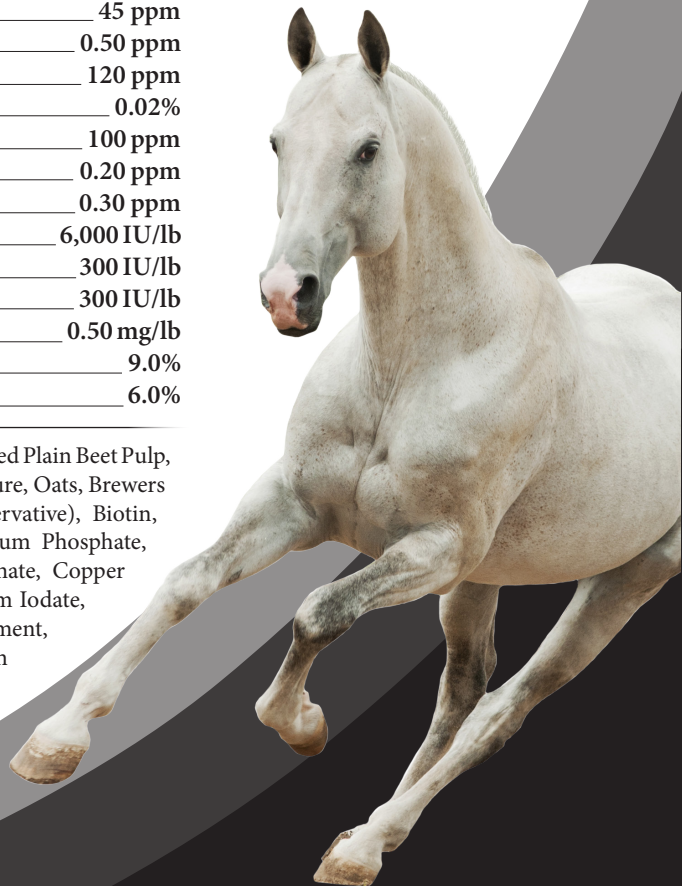

Ingredients: Soybean Hulls, Alfalfa Meal, Wheat Middlings, Stabilized Rice Bran, Dried Plain Beet Pulp, Dehulled Soybean Meal, Soybean Oil, Ground Flax Seed, Cane Molasses, Yeast Culture, Oats, Brewers Dried Yeast, Hydrated Sodium Calcium Aluminosilicate, Propionic Acid (preservative), Biotin, L-Lysine, DL-Methionine, Calcium Carbonate, Monocalcium Phosphate, Dicalcium Phosphate, Magnesium Oxide, Salt, Copper Sulfate, Manganese Sulfate, Manganese Protein, Copper Protein, Zinc Oxide, Zinc Protein, Cobalt Protein, Ferrous Sulfate, Calcium Iodate, Cobalt Carbonate, Selenium Yeast, Vitamin A Supplement, Vitamin D3 Supplement, Vitamin E Supplement, Vitamin B12 Supplement, Riboflavin Supplement, Niacin Supplement, d-Calcium Pantothenate, Choline Chloride, Folic Acid, Pyridoxine Hydrochloride, Thiamine Mononitrate.

www.seminolefeed.com
800-683-1881

SEMINOLE WELLNESS DYNASPORT™ ITEM NUMBER: 527